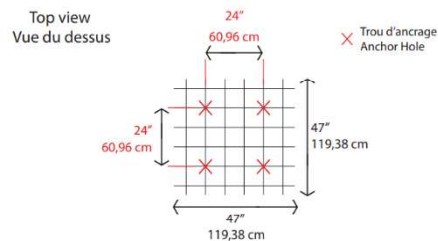

Ceiling attachment: