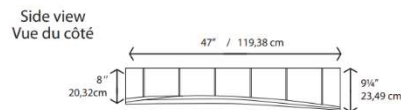

Acoustic baffle system A

Acoustic ceiling system

Panel texture: felted polyester

Composition: 100% polyester fibers and acrylic resin

Panel thickness: 6.4mm (1/4")

Felt area: 2.58m² /16ft²

Colors available: grey Fermont, grey Westmont, grey Saint-Sébastien, tan Woburn, tan Percé, Wendake, blue Saint-Georges, green Saint-Marie, Rougemont.

Noise Reduction Coefficient (NRC): 0.50

Fire resistance ASTM E-84: FSI Class A and SDI Class A

Fire resistance CAN/ULC-S102: FSR 20 and SDC 420

Recycled content: Up to 50% recycled polyester (post-consumer and/or post-industrial)

Installation: Four anchor holes are pre-drilled to allow a cable system to hang the ceiling light from the ceiling. Hardware is sold separately. *Discuss with your representative the hardware required for the type of installation. 1.2mm cable with 15 kg load: