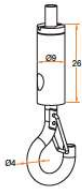

Ceiling attachment:

× Trou d'ancrage  
Anchor Hole

Top view  
Vue du dessus

Product reference: Constellation model Cassiope