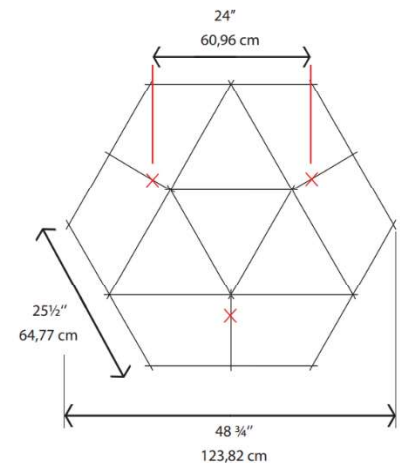

Ceiling attachment:

× Trou d'ancrage  
Anchor Hole

Top view  
Vue du dessus

Product reference: Constellation model Cassiope