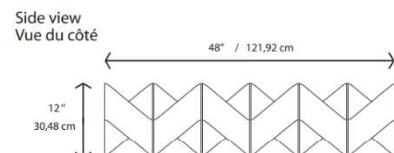

Reference product: Constellation model Andromeda