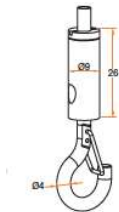

Installation: Four anchor holes are pre-drilled to allow a cable system to hang the ceiling light from the ceiling. Hardware is sold separately. *Discuss with your representative the hardware required for the type of installation. 1.2mm cable with 15 kg load: