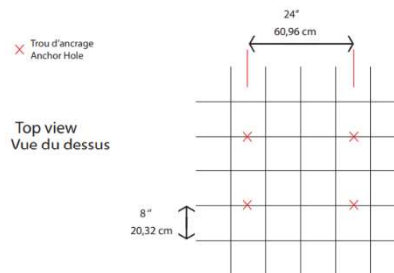

Acoustic baffle system An

Acoustic ceiling system

Panel texture: felted polyester

Composition: 100% polyester fibers and acrylic resin

Panel thickness: 6.4mm (1/4")

Felt area: 1.86m² /16ft²

Colors available: grey Fermont, grey Westmont, grey Saint-Sébastien, tan Woburn, tan Percé, Wendake, blue Saint-Georges, green Saint-Marie, Rougemont.

Noise Reduction Coefficient (NRC): 0.38

Fire resistance ASTM E-84: FSI Class A and SDI Class A

Fire resistance CAN/ULC-S102: FSR 20 and SDC 420

Recycled content: Recycled content: Up to 50% recycled polyester (post-consumer and/or post-industrial)

Installation: Four anchor holes are pre-drilled to allow a cable system to hang the ceiling light from the ceiling. Hardware is sold separately. *Discuss with your representative the hardware required for the type of installation. 1.2mm cable with 15 kg load:

Ceiling attachment:

Reference product: Constellation model Andromeda