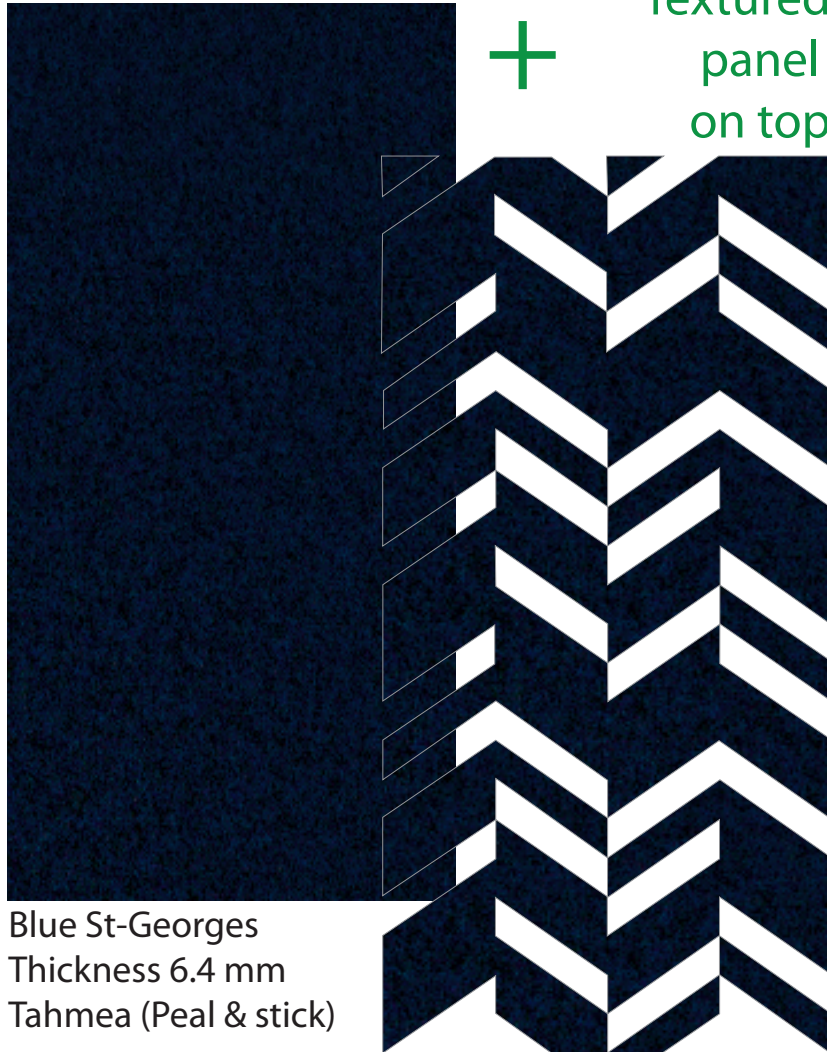

# Amos

Background

Textured panel on top

Blue St-Georges  
Thickness 6.4 mm  
Tahmea (Peal & stick)

Blue St-Georges  
Thickness 6.4 mm  
Tahmea (Peal & stick)